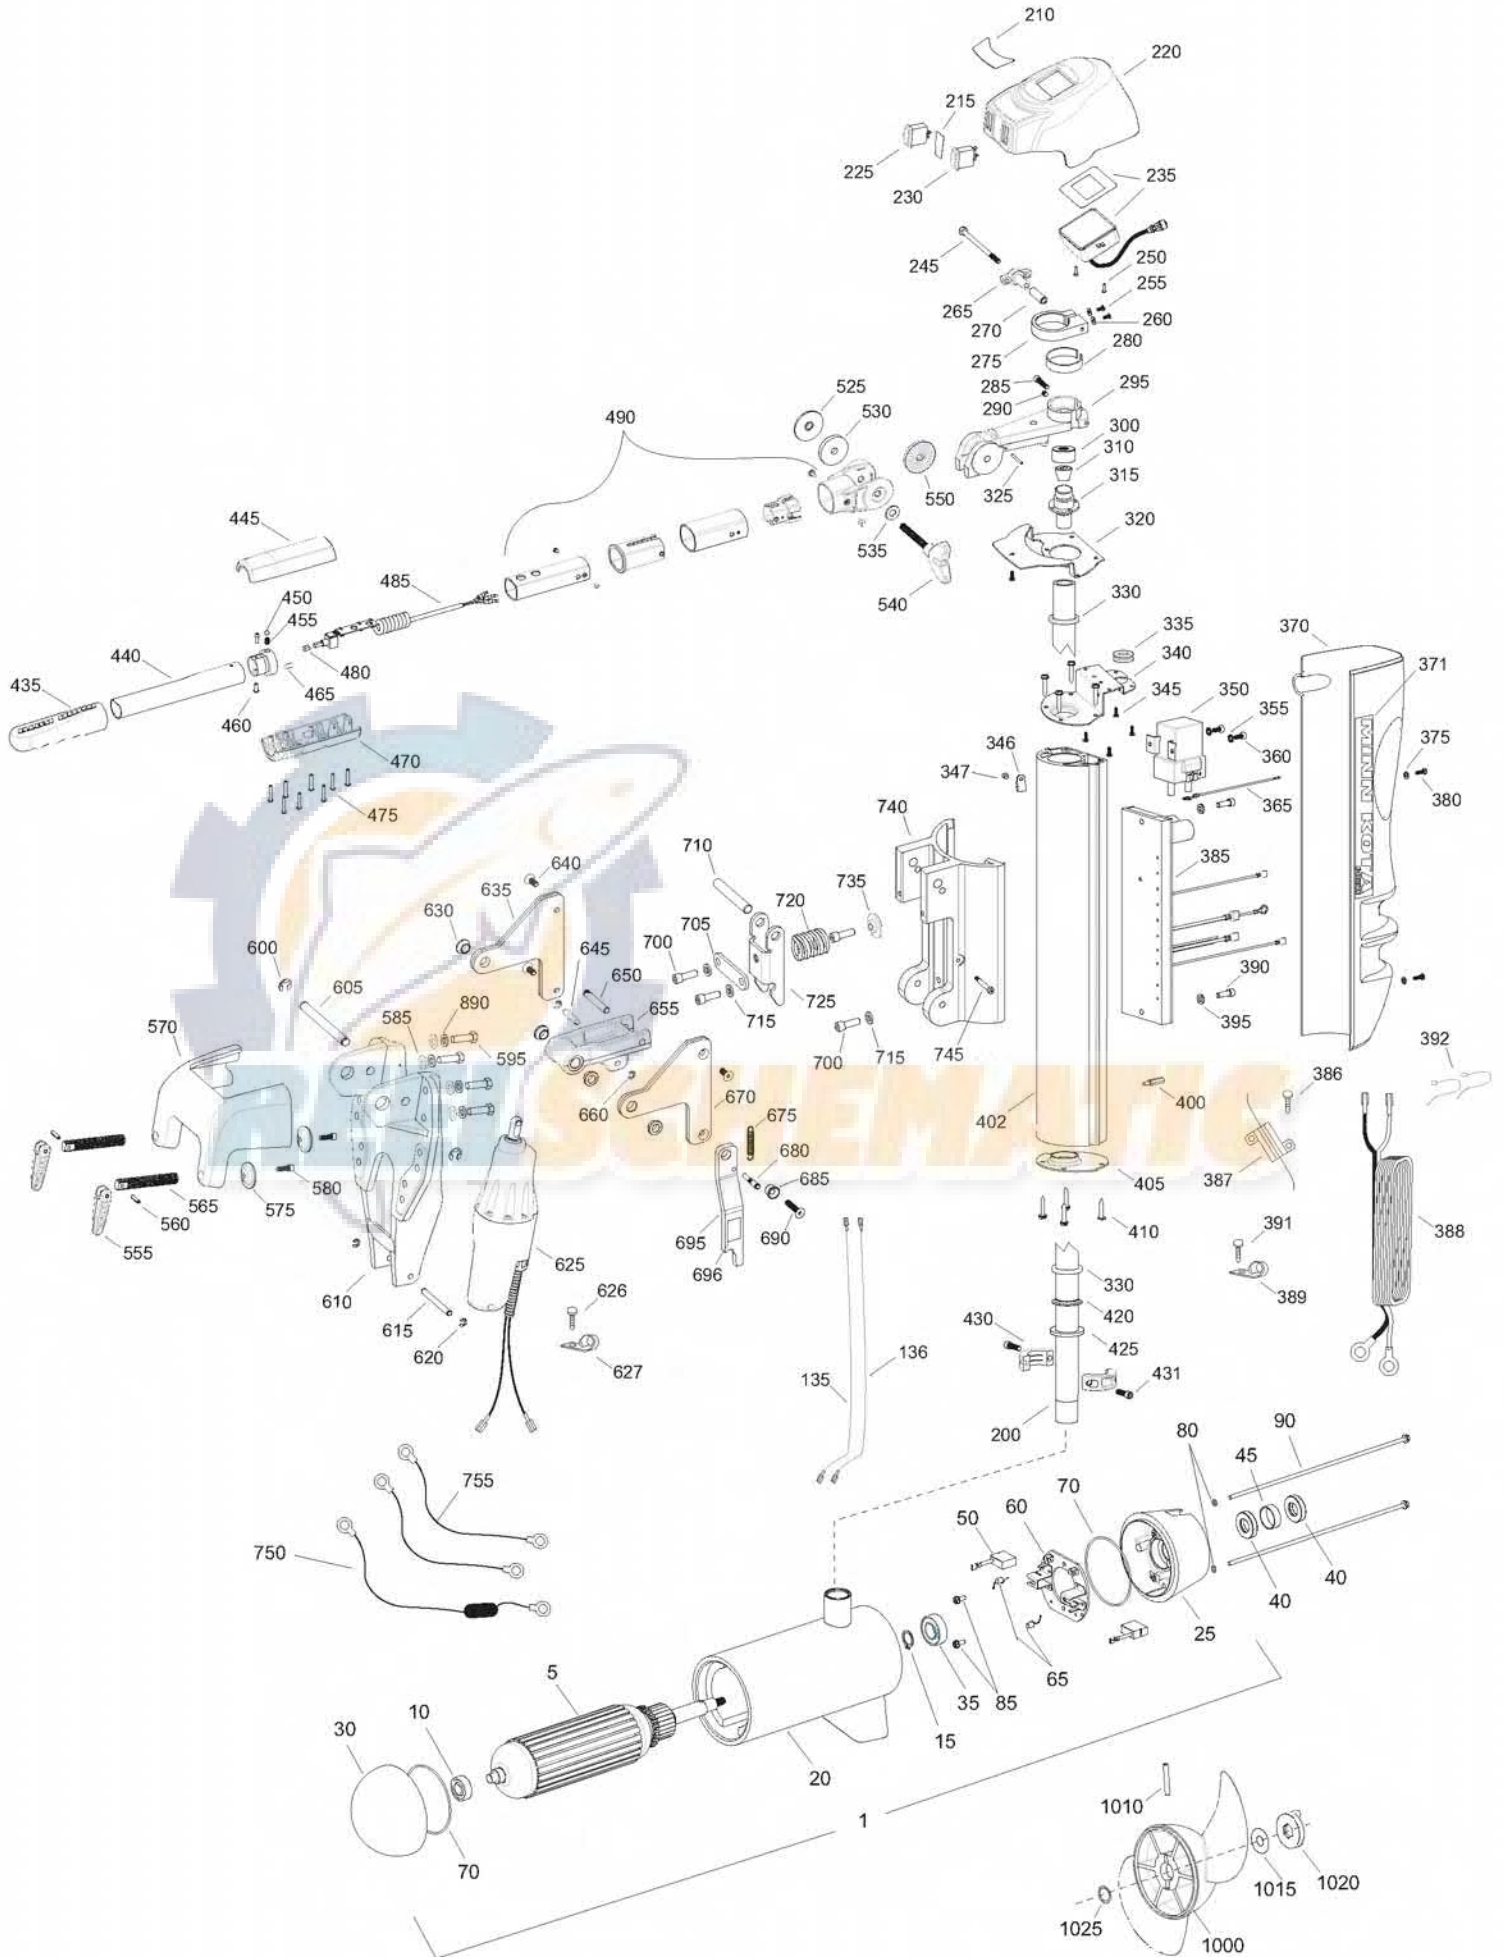

E-Drive Tiller Steer

for use with "M" serial number
2-year warranty

48-volt 40 amps

Item	P/N	Description	Qty	Item	P/N	Description	Qty	Item	P/N	Description	Qty	Item	P/N
1	2357000	Motor Assembly	1	355	2261718	Washer, lock - #10	2	620	2263006	E-ring 5/16	4		
5	2-100-210	Armature assembly	1	360	2223454	Screw, 10-32 x 1/2	2	625	2992804	Actuator assy w/ terminals	1		
10	140-011	Bearing, plain end	1	365	2040600	Wire, connecting 10 ga red	1	626	2053415	Screw, 8-32 x 3/8	2		
15	788-075	Retaining ring	1	370	2050220	Shield, extrusion, vantage	2	627	2040721	Clamp, cable 3/8	2		
20	2-200-220	Center housing assembly	1	371	2045611	Decal, shield, E-drive	1	630	2047302	Bearing, flange	4		
25	2-300-210	Brush end housing assembly	1	375	2371715	Lockwasher, #8	2	635	2770801	Link, upper, right side	1		
30	421-310	Plain end housing assembly	1	380	2332101	Screw, 8-32 x 1/2	2	640	2043420	Screw, 5/16-18 x 3/4	3		
35	140-013	Bearing, brush end	1	385	2044009	Control Board, E-drive	1	645	2042610	Pin, upper, actuator	1		
■	2884460	Seal & Oring Kit (40, 70, & 80)		386	2043418	Screw, 4-40 x 3/8	2	650	2042618	Pin, latch, breakaway	1		
				387	2994071	Resistor, E-drive	1	■	2774305	Arm assy [655, 630(2)]	1		
40	880-027	Seal	2	388	2040605	Leadwire, prime power	1	655	2044301	Arm- actuator, machined	1		
45	725-097	Paper tube	1	389	2052512	Cable clamp	1	660	2263006	E-ring, 5/16	4		
50	188-096	Brush	2	390	9954533	Screw, 1/4-20 x 3/4 SHCS	2	670	2770802	Link, upper, left side	1		
60	2-600-210	Brush plate assembly	1	391	2053415	Screw, 8-32 x 3/8	1	675	2042722	Spring, extension	1		
65	975-041	Brush spring	2	392	9950433	Tie wrap 4"	4	680	2042624	Pin, stabilizer	1		
70	701-044	O-ring, motor	2	392	2256300	Tie wrap 6"	1	685	2047320	Bushing, tilt arm	1		
80	701-009	O-ring, thru-bolt	2	395	9950357	Lockwasher, 1/4	2	690	2043428	Screw, 5/16-18 x 1 1/2	1		
85	2053410	Screw, 8-32	2	400	2042911	Stand-off	1	695	2774309	Arm, stabilizer [695-696]	1		
90	830-096	Thru-bolt	2	402	2046510	Extrusion, main, E-drive	1	696	2045630	Warning Decal	1		
135	640-030	Leadwire, black	1	405	2040200	Cap-bottom, E-drive	1	700	9954533	Screw, 1/4-20 x 3/4 SHCS	4		
136	640-130	Leadwire, red	1	410	2053413	Screw 10-16 x 1 type AB	8	705	2041940	Plate, latch, breakaway	1		
200	2040211	Tube, Motor	1	420	2266515	Bearing cone	1	710	2042616	Pin, upper, breakaway	1		
210	2065606	Decal, cover, E-tiller	1	425	2041700	Washer 1 3/16 x 1 3/4	1	715	9950357	Lockwasher 1/4	4		
215	2065606	Decal, front, E-tiller	1	430	2261622	Collar half, alum	2	720	2042715	Spring, breakaway	1		
220	2040217	Cover, E-tiller	1	431	2263453	Screw, 1/4-20 x 1 SHCS	2	725	2047200	Latch, breakaway	1		
225	2044022	Switch, Power, E-tiller	1	■	2990945	Outer handle assembly [435,440]	1	735	2041500	Shim washer, breakaway	1		
230	2044020	Switch, Tilt, E-tiller	1	435	2070422	Grip	1	740	2041810	Extrusion, breakaway	1		
235	2777401	Display/harness assembly	1	440	2042030	Tube, handle grip	1	745	2043504	Bolt, shoulder 1/4-20 x 1 1/4	1		
245	2043502	Bolt, 1/4-20 x 4" Hex HD	1	445	2040910	Handle, top	1	750	299-8200	Circuit breaker assy	1		
250	2302100	Screw, 6-20 x 1/2	2	■	2886000	Clamp bracket [450-465]	1	755	234-0610	Connector cable	2		
255	2332100	Screw, 8-32 x 3/8	2	450	2046000	Ball, detent	1						
260	2051717	Washer, #8	2	455	2042720	Spring, detent	1						
265	2043430	Knob, clamp-collar	1	460	2301310	Screw, 8-18 x 1/2	2	■	1378140	Propeller kit	1		
270	2047317	Bushing, steering tension	1	465	2043205	Stop, post	1	1010	2352602	Drive pin	1		
275	2040210	Brake, steering	1	470	2040915	Handle, bottom	1	1015	2091701	Washer, prop	1		
280	2043800	Band, friction brake	1	475	2043426	Screw, 8 x 7/8	8	1020	2198401	Nut, nylock, prop, Anode	1		
■	2774306	Tiller arm assy [285-295,325]	1	480	2042705	Spring - knob, E-drive	1	1025	2374611	O-ring, prop	1		
285	2263453	Bolt 1/4-20 x 1	1	485	2044040	Ctrl board, handle assy	1						
290	2043430	Screw, set - half dog pt	1	490	2990922	Handle assy, outer	1						
295	2044306	Arm, tiller, machined	1	525	2053115	Washer, handle assy	1						
300	9950339	Cap, motor fitting	1	530	2051736	Washer, spacer	1						
310	2382900	Grommet, split	1	535	2051737	Washer, .4 x .875	1						
315	2046201	Bearing race, main E-drive	1	540	2050921	Handle, tension, long	1						
320	2041945	Plate, cover	1	550	2050015	Ratchet-disk, handle assy	1						
325	2042620	Pin, spring	1	■	2881986	Clamp bracket kit [555-595]							
330	2264000	Beaing, steel ball	1	■	2880925	Clamp screw kit [555-580 except 570]1							
335	2042905	Grommet	1	600	2043000	E-ring, .500	2						
340	2040207	Cap-top	1	605	2042614	Pin, pivot, upper	1						
345	2372100	Screw, 8-18 x 5/8	5	610	2041981	Bracket, machined	1						
350	2040701	Contactar	1	615	2042612	Pin, lower, actuator	1						