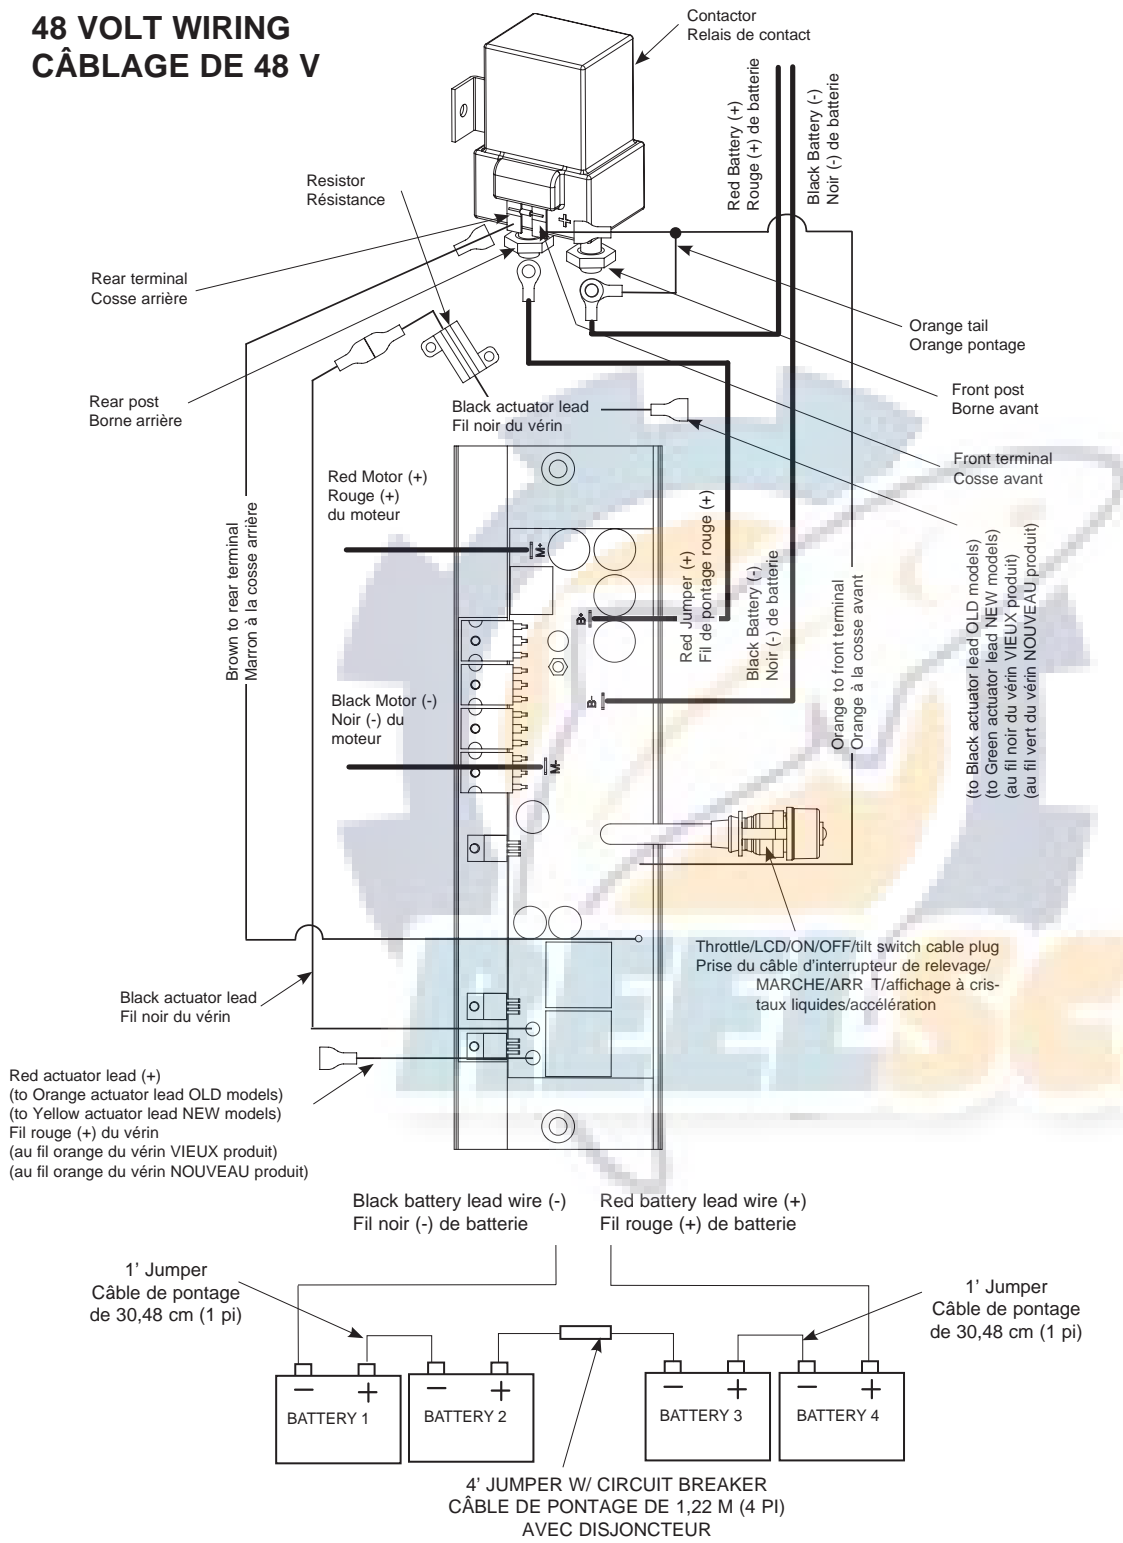

* This item is part of an assembly. This item cannot be sold separately due to machining and /or assembly that is required.

* Cet article fait part d'un assemblage. Cet article ne peut pas être vendu séparément dû à la rectification et/ou l'assemblage qu'il requière.

48 VOLT WIRING CÂBLAGE DE 48 V